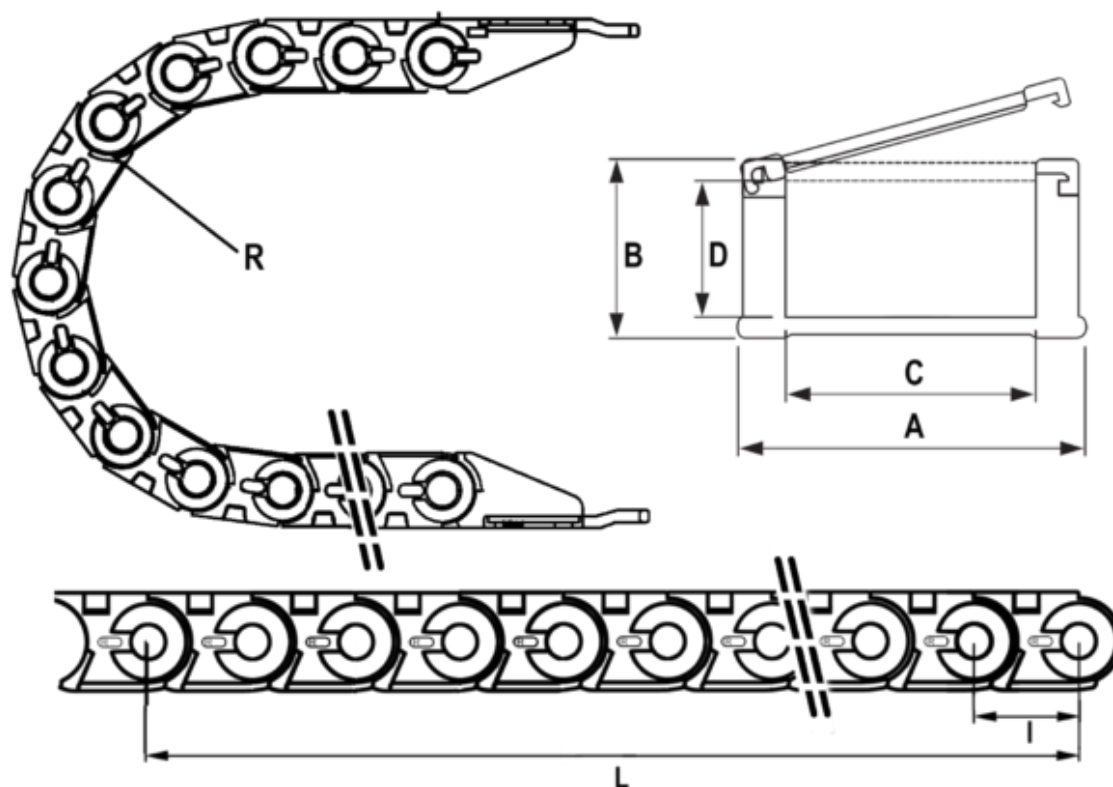

Data Sheet

Article number: 18CPS03327R120
Description: Cable chain, CPS MINI
Type CPS033.27.R120-990L (30 LK)

Measures

Full length	= 990mm
Inside Height	= 23
Inside Width	= 27
Link Length(Pitch)	= 33
Outside Height	= 31
Outside Width	= 45
Radius	= 120